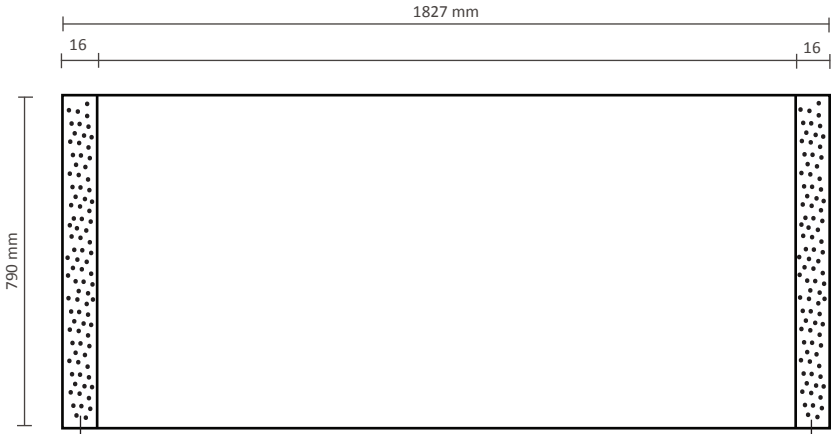

Pop-Up Magnetic 3x3 Curved (PUM33C)

Graphical specifications

Number of prints: 5
Actual size of print: 672 * 2236mm (W/H)
Actual total size: 3360 * 2236mm (W/H)

Pop-Up Magnetic Counter

Graphical specifications

1,6 cm Velcro loop on **back side**

1,6 cm Velcro hook on **front side**