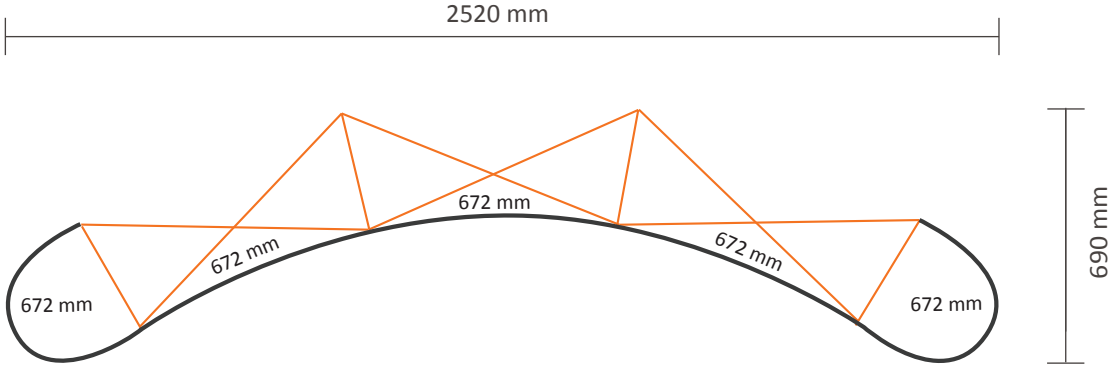

Pop-Up Magnetic 3x3 Curved (PUM33C)

Graphical specifications

Number of prints: 5
Actual size of print: 672 * 2236mm (W/H)
Actual total size: 3360 * 2236mm (W/H)

Pop-Up Magnetic Counter

Graphical specifications

1,6 cm Velcro loop on **back side**

1,6 cm Velcro hook on **front side**