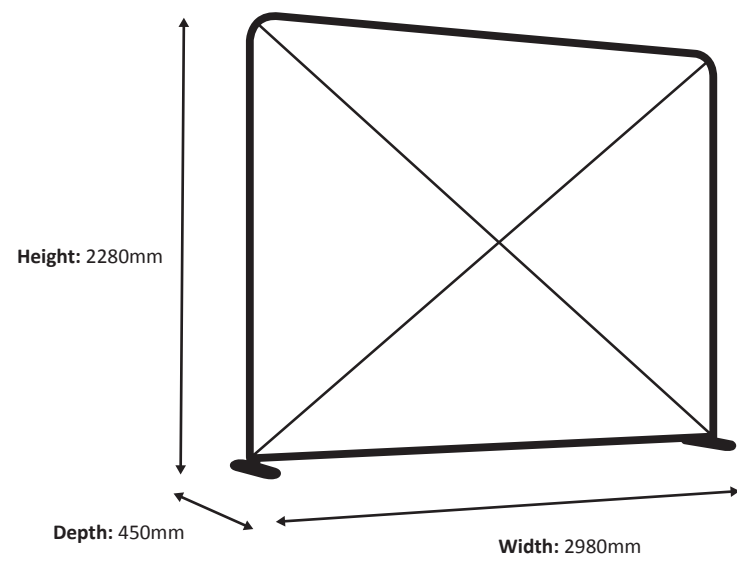

### File set-up

The **blue line** is the outline of the document size.

Confection is done on the **orange line**. This is the final net size.

Important text and images should be placed within the **green line** because of the confection. The green and orange line are **7 cm** apart.

# Zipper-Wall Straight 300 x 230cm Graphic (ZWS300-230G)

### Graphic

Actual size of graphic: 2980 \* 2250 mm (W/H)

Scale 1:10