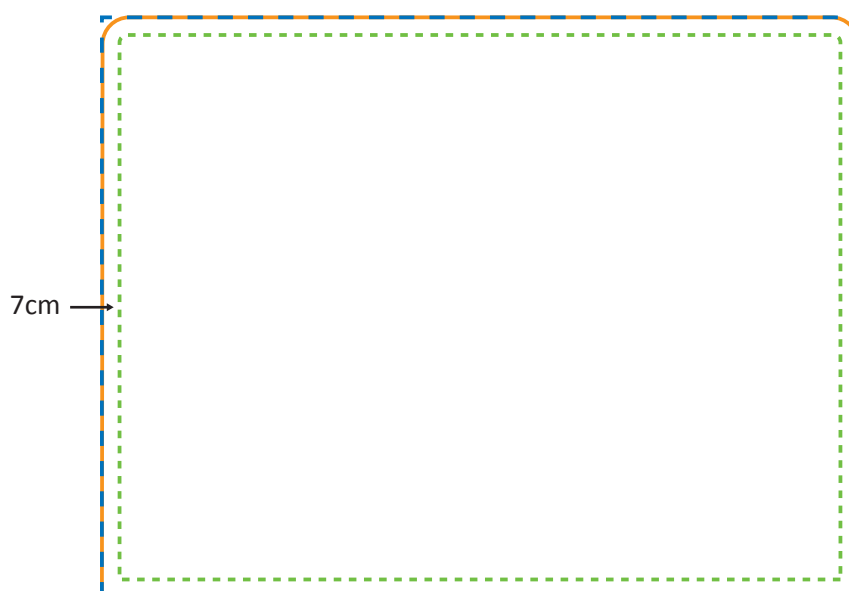

# Zipper-Wall Straight

### File set-up

The **blue line** is the outline of the document size.

Confection is done on the **orange line**. This is the final net size.

Important text and images should be placed within the **green line** because of the confection. The green and orange line are **7 cm** apart.

# Zipper-Wall Straight 300 x 230cm Graphic (ZWS300-230G)

### Graphic

Actual size of graphic: 2980 \* 2250 mm (W/H)

Scale 1:10